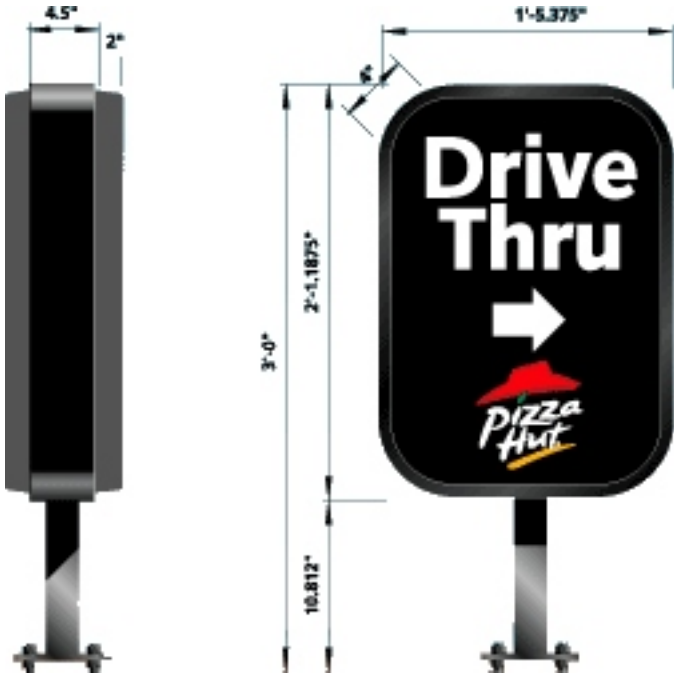

Directional Signs (2'-1" x 1'-5")

**CUMMING'S
SIGNS**

DIRECTIONAL SIGN D-3